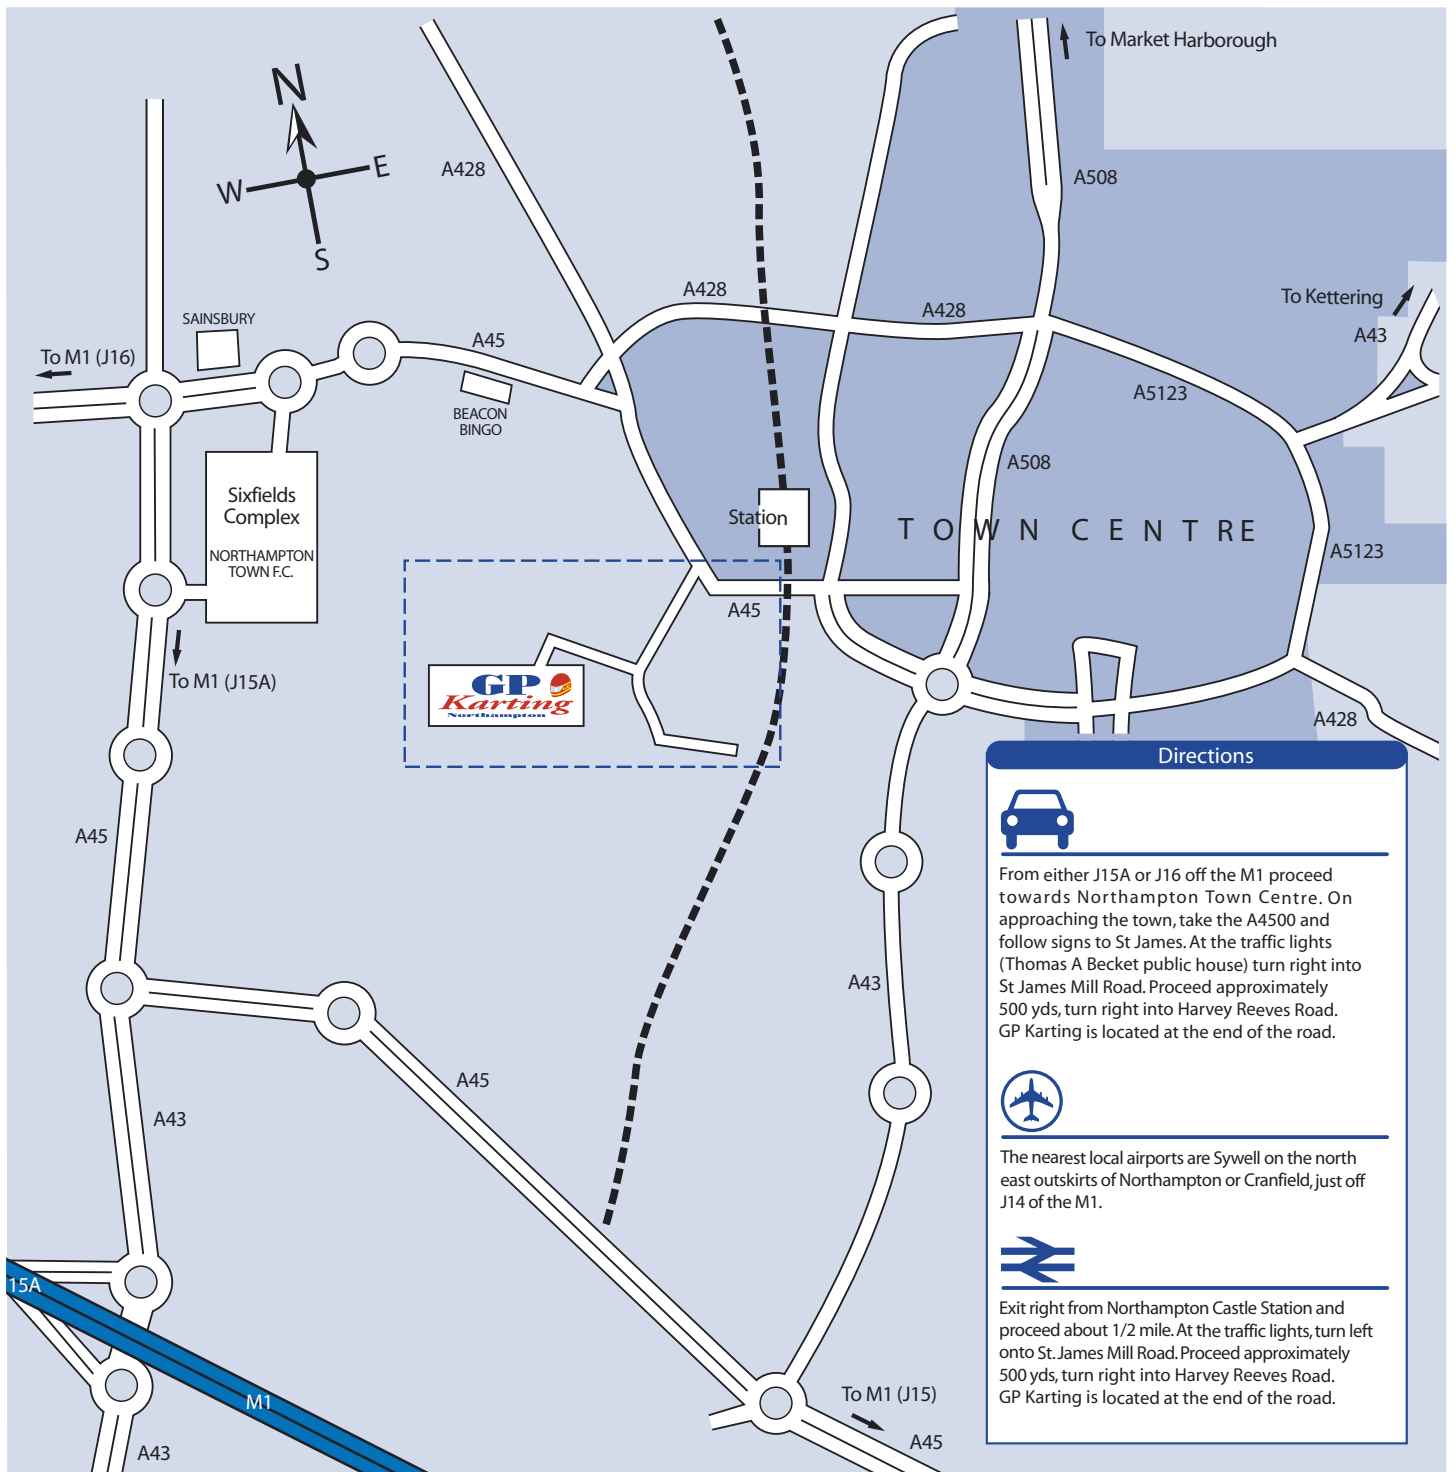

**Circuit House • Harvey Reeves Road
St. James Mill Ind. Est.
Northampton NN5 5JR**

Tel: (01604) 591591

Fax: (01604) 591590

email: sales@gpkarting.com

Directions

From either J15A or J16 off the M1 proceed towards Northampton Town Centre. On approaching the town, take the A4500 and follow signs to St James. At the traffic lights (Thomas A Becket public house) turn right into St James Mill Road. Proceed approximately 500 yds, turn right into Harvey Reeves Road. GP Karting is located at the end of the road.

The nearest local airports are Sywell on the north east outskirts of Northampton or Cranfield, just off J14 of the M1.

Exit right from Northampton Castle Station and proceed about 1/2 mile. At the traffic lights, turn left onto St. James Mill Road. Proceed approximately 500 yds, turn right into Harvey Reeves Road. GP Karting is located at the end of the road.